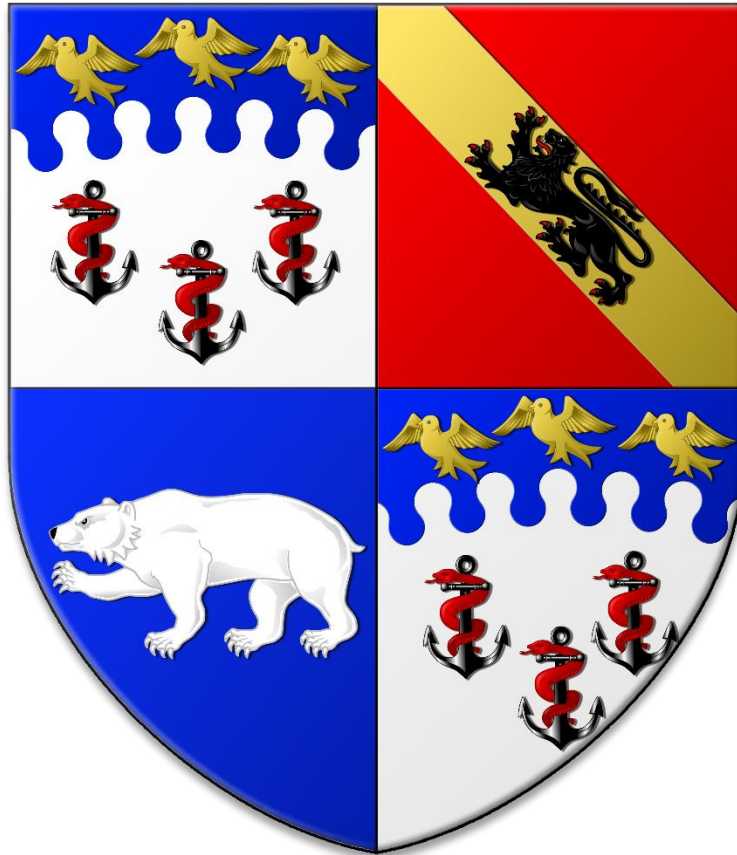

Plowman Armorial

Arms

Arms: Arms: Argent three Anchors Sable each entwined by a Serpent Gules on a Chief enarched nebuly Azure three Martlets rising Or.

Emblazoned by Mark Anthony Henderson

Plowman Armorial

Crest

Crest: Within a circlet of Crosses each cross having seven triangular arms each arm terminating in two points Argent a demi-Savage wreathed about the waist and head with Laurel Leaves holding in his dexter hand a Sword erect proper quillons hilt and pommel Or and in his sinister hand a Shepherd's Crook proper.

Emblazoned by Mark Anthony Henderson

Plowman Armorial

Badge

Badge: A Grey Wolf passant proper plain collared with a chain attached thereto reflexed over the back Or resting the dexter forepaw on a Maltese Cross of seven limbs Argent.

Emblazoned by Mark Anthony Henderson

Plowman Armorial

Standard

Emblazoned by Mark Anthony Henderson

Plowman Armorial

Marshalled Arms

Arms: Quarterly 1st & 4th Argent three Anchors Sable each entwined by a Serpent Gules on a Chief enarched nebully Azure three martlets rising Or (for Plowman) 2nd Gules on a bend Or a lion passant Sable (for Gollop 1st & 4th) 3rd Azure a bear passant Argent (for Gollop 2nd & 3rd).