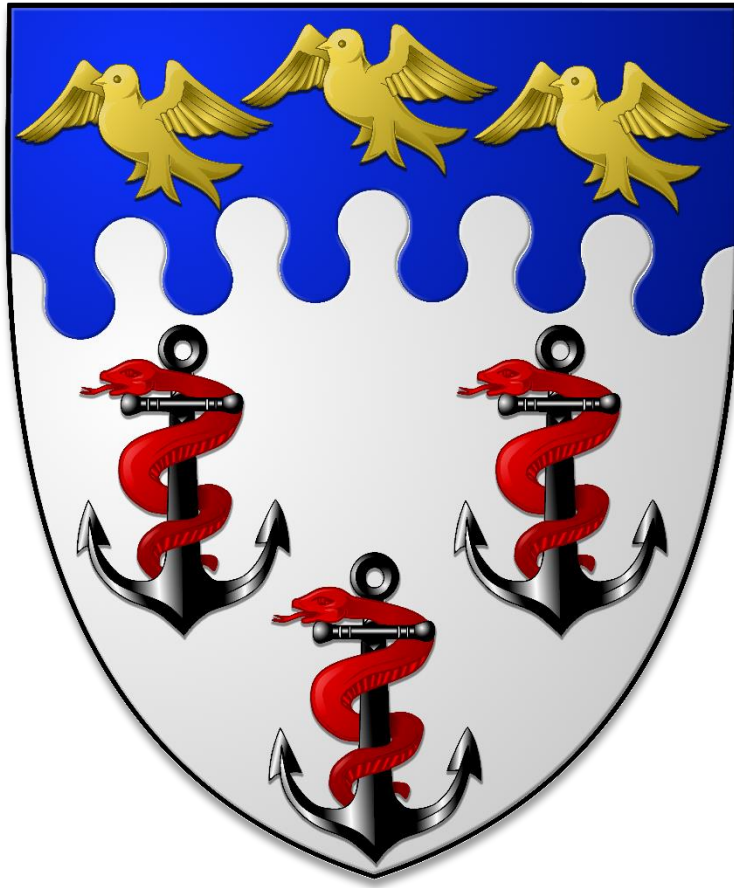

Plowman Armorial

Arms

Arms: Arms: Argent three Anchors Sable each entwined by a Serpent Gules on a Chief enarched nebuly Azure three Martlets rising Or.

Emblazoned by Mark Anthony Henderson

Plowman Armorial

Crest

Crest: Within a circlet of Crosses each cross having seven triangular arms each arm terminating in two points Argent a demi-Savage wreathed about the waist and head with Laurel Leaves holding in his dexter hand a Sword erect proper quillons hilt and pommel Or and in his sinister hand a Shepherd's Crook proper.

Emblazoned by Mark Anthony Henderson

Plowman Armorial

Badge

Badge: A Grey Wolf passant proper plain collared with a chain attached thereto reflexed over the back Or resting the dexter forepaw on a Maltese Cross of seven limbs Argent.