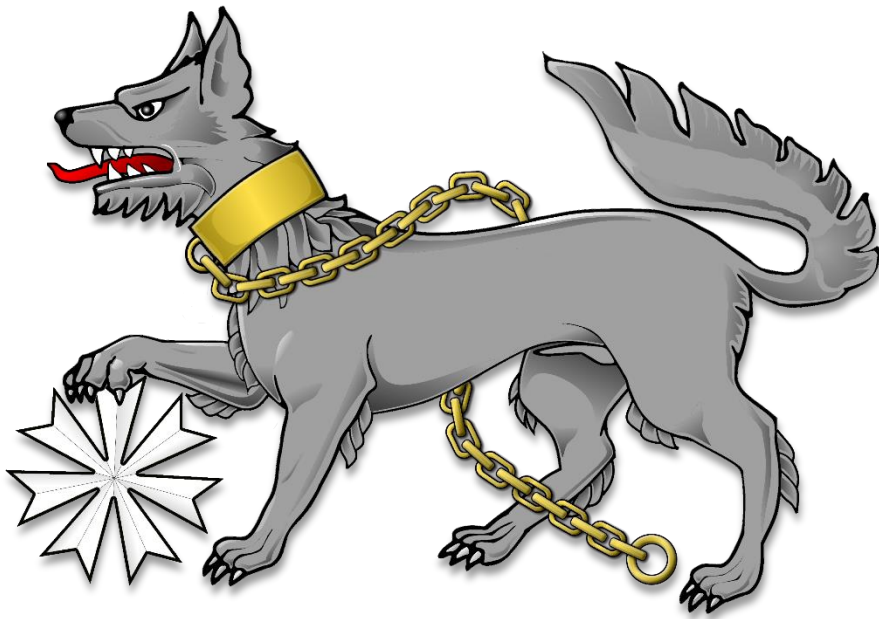

Plowman Armorial

Arms

Arms: Arms: Argent three Anchors Sable each entwined by a Serpent Gules on a Chief enarched nebuly Azure three Martlets rising Or.

Emblazoned by Mark Anthony Henderson

Plowman Armorial

Crest

Crest: Within a circlet of Crosses each cross having seven triangular arms each arm terminating in two points Argent a demi-Savage wreathed about the waist and head with Laurel Leaves holding in his dexter hand a Sword erect proper quillons hilt and pommel Or and in his sinister hand a Shepherd's Crook proper.

Emblazoned by Mark Anthony Henderson

Plowman Armorial

Badge

Badge: A Grey Wolf passant proper plain collared with a chain attached thereto reflexed over the back Or resting the dexter forepaw on a Maltese Cross of seven limbs Argent.

Emblazoned by Mark Anthony Henderson

Plowman Armorial

Standard

Emblazoned by Mark Anthony Henderson

Plowman Armorial

Marshalled Arms

Arms: Quarterly 1st & 4th Argent three Anchors Sable each entwined by a Serpent Gules on a Chief enarched nebully Azure three martlets rising Or (for Plowman) 2nd Gules on a bend Or a lion passant Sable (for Gollop 1st & 4th) 3rd Azure a bear passant Argent (for Gollop 2nd & 3rd).