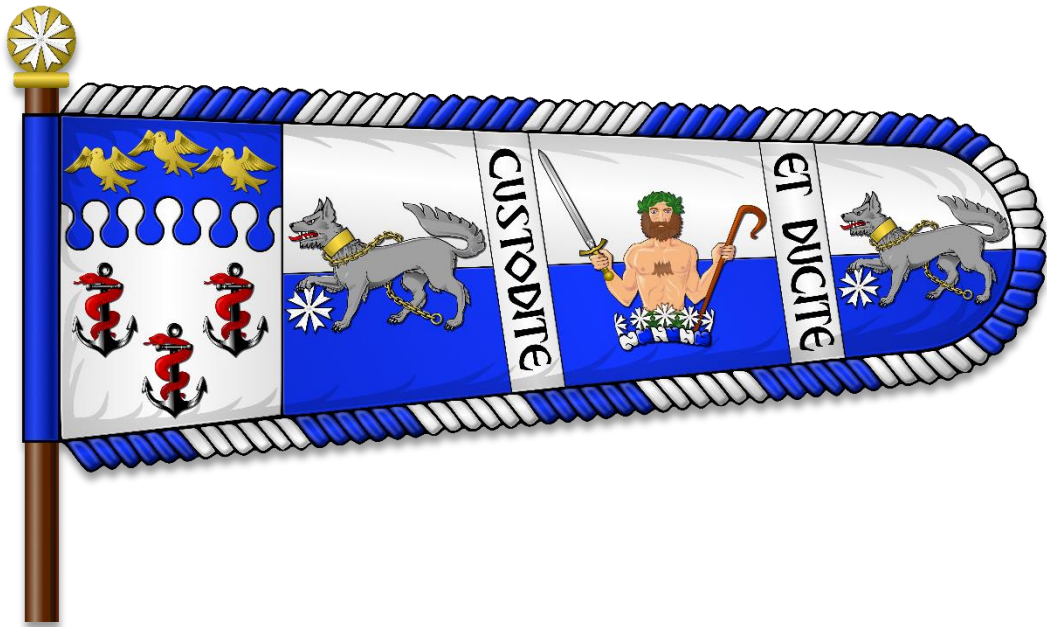

Plowman Armorial

Arms

Arms: Arms: Argent three Anchors Sable each entwined by a Serpent Gules on a Chief enarched nebuly Azure three Martlets rising Or.

Emblazoned by Mark Anthony Henderson

Plowman Armorial

Crest

Crest: Within a circlet of Crosses each cross having seven triangular arms each arm terminating in two points Argent a demi-Savage wreathed about the waist and head with Laurel Leaves holding in his dexter hand a Sword erect proper quillons hilt and pommel Or and in his sinister hand a Shepherd's Crook proper.

Emblazoned by Mark Anthony Henderson

Plowman Armorial

Badge

Badge: A Grey Wolf passant proper plain collared with a chain attached thereto reflexed over the back Or resting the dexter forepaw on a Maltese Cross of seven limbs Argent.

Emblazoned by Mark Anthony Henderson

Plowman Armorial

Standard

Emblazoned by Mark Anthony Henderson

Plowman Armorial

Marshalled Arms

Arms: Quarterly 1st & 4th Argent three Anchors Sable each entwined by a Serpent Gules on a Chief enarched nebully Azure three martlets rising Or (for Plowman) 2nd Gules on a bend Or a lion passant Sable (for Gollop 1st & 4th) 3rd Azure a bear passant Argent (for Gollop 2nd & 3rd).